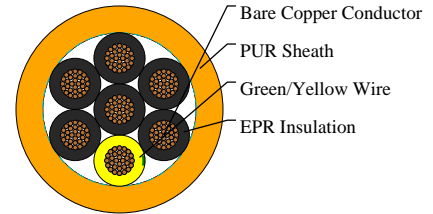

Caledonian

Spiral Cables

www.caledonian-cables.com

marketing@caledonian-cables.com

EPR/PUR Spiral Cable 7C1.5

APPLICATIONS

These EPR/PUR spiral cables are used as till feeder cable and they are ideally suited for use of high quality kitchen and housekeeping utensils, lighting, electrical tools, building industry, handing equipment, entertainment equipment etc. These cables have a high reset power, an excellent appearance and especially a long service life.

CABLE CONSTRUCTION

Conductor: Stranded bare copper conductors according to VDE 0295 class 5

Cores twisted

Insulation: EPR insulation

Sheath: PUR outer sheath

COLOUR CODE

Core Color Code: according to VDE 0293 or DIN 47100

Sheath color: orange (other colors and types are available on request)

PHYSICAL AND THERMAL PROPERTIES

Temperature Rating: -25°C to +80°C

Voltage Rating: 450/750V

Test voltage: 2500 V

Elasticity ratio: EPR/PUR black approx 1 : 5

DIMENSION AND PARAMETERS

No. of Cores × Cross- sectional Area	Control Cable Size	Closed Spiral Length	Cable Diameter	Outer Diameter	Appr. Copper Weight
No.×mm ²	AWG	mm	mm	mm	kg/km
7×1.5	16	1500	12.6	46.4	1555.4